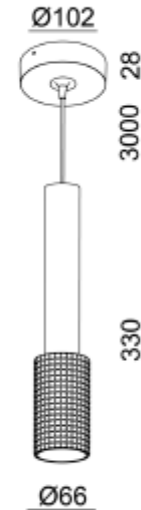

FDV SPEC SHEET

Tony Plus Pendant 927 9,3W Ø:66x330mm 3m cable BK/GD Phasec
Art. no: 3600-36-26

Lighting Solutions

Tony Plus Pendant 927 9,3W Ø:66x330mm 3m cable BK

Art. no: 3600-36-26

LIGHT TECHNICAL

Lumen Output:	950
Lumen LED (tc=25):	1000
Beam Angle:	36°
CCT (Color Temperature):	2700
CRI / Ra:	90
Color Code:	927

MOUNTING / CONNECTION

Connection:	Cable 3m
Mounting:	Pendant, Ceiling

PRODUCT

Ingress Protection:	IP20
Color:	Black/Gold
Height [mm]:	330
Width [mm]:	66

ELECTRICAL DATA

Dimming:	Phase-Cut
System Power [W]:	9,3
System Voltage [V]:	230V 50Hz
Protection Class:	1