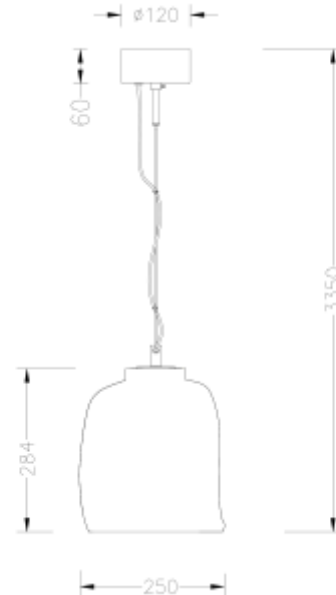

PRODUCT SHEET

Istodio M Pendant smoked glass E27 max 40W 3m cable

Art. no: 119034-16

Lighting Solutions

Istodio M Pendant smoked glass E27 max 40W 3m cabl

SPECIFICATIONS

Lightsource Type:	Lightsource not included
Max. Power [W]:	40
Socket / Cap-Base:	E27
Dimming:	Light bulb dependent
System Voltage [V]:	230V 50Hz
Mounting:	Pendant
Color:	Smoked
Height [mm]:	284mm
Width [mm]:	250mm
Weight [kg]:	3kg