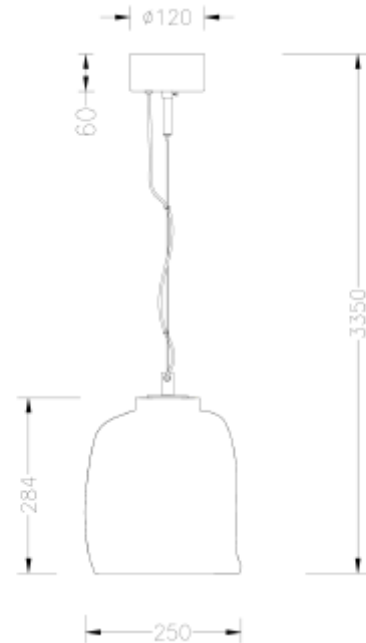

FDV SPEC SHEET

Istopio M Pendant smoked glass E27 max 40W 3m cable

Art. no: 119034-16

Lighting Solutions

Istopio M Pendant smoked glass E27 max 40W 3m cabl

Art. no: 119034-16

LIGHT TECHNICAL

Lightsource Type:	Lightsource not included
Socket / Cap-Base:	E27

MOUNTING / CONNECTION

Mounting:	Pendant
-----------	---------

PRODUCT

Ingress Protection:	IP20
Color:	Smoked
Height [mm]:	284
Width [mm]:	250
Weight [kg]:	3

ELECTRICAL DATA

Dimming:	Light bulb dependent
Max. Power [W]:	40
System Voltage [V]:	230V 50Hz
Protection Class:	2
Socket / Cap-Base:	E27