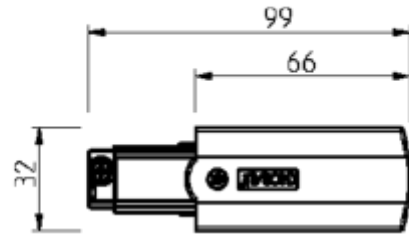

### SPECIFICATIONS

Product:	End Feed Left
Dimmable:	No
Color:	Black
Length:	100mm
Height:	33mm
Width:	30mm
Weight:	0,05kg