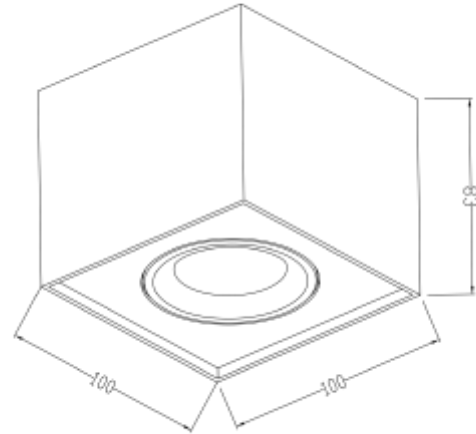

PRODUCT SHEET

Cobra 360° Rotatable Surface

Art. no: 6827-38-3

Lighting Solutions

Cobra 360° Rotatable Surface

SPECIFICATIONS	
System Power [W]:	8W
CCT (Color Temperature):	2700K
CRI / Ra:	90
Lumen Output:	600lm
Lumen LED (tc=25):	650lm
Beam Angle:	38°
Lens (Diffuser):	Clear
Dimming:	Phase-Cut
System Voltage [V]:	230V 50Hz
Connection:	QuickConnect
Mounting:	Surface, Ceiling
Lifetime [h]:	50 000h
Lumen/W:	80lm/W
MacAdam (SDCM):	3
Color:	White
Length [mm]:	100mm
Height [mm]:	83mm
Width [mm]:	79mm
Weight [kg]:	0,6kg
To be recessed in insulation:	Not applicable

Cobra 360° is a rotatable surface-mounted downlight where the light can be tilted 25° and adjusted 360° around. Available in 2700K or Dim to Warm. Developed from our best-selling Cobra 360° Rotatable downlight series, it has the same features and the unique 360° function. Easy to mount in the ceiling by unscrewing the ceiling plate before "clicking" it into place.