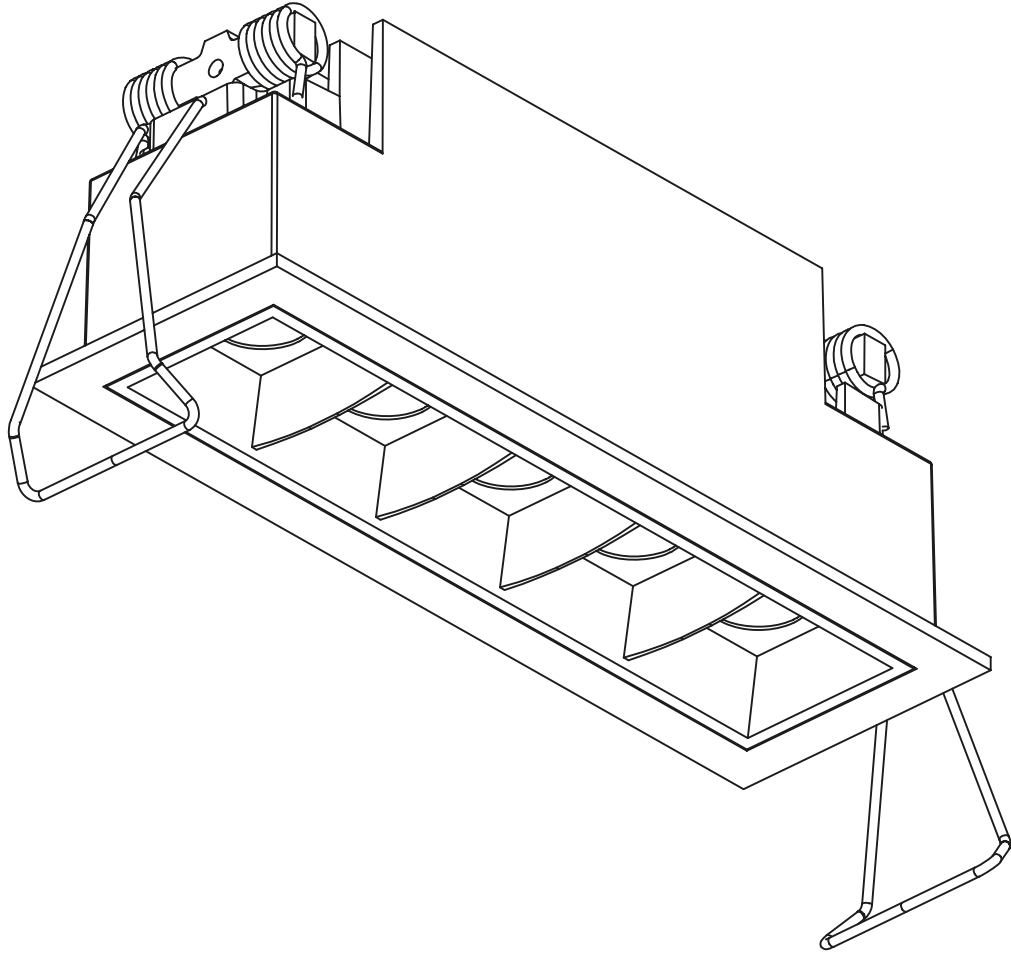

ART. NO.

1107-30-2
1107-30-3
1117-30-2
1117-30-3

1118-30-3
1107-46-2
1107-46-3

Ledpro
by NORLUX

 130x36mm

Cold 5

INSTALLATION MANUAL

Safety Notes:

1

Cut Size: 130x36

2

3

4