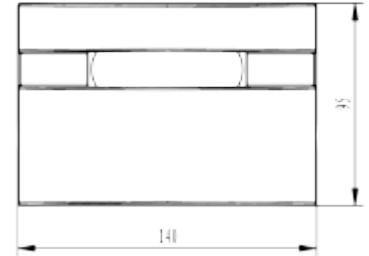

FDV SPEC SHEET

Skat 330lm 830 4° 6W Quickconnect Dark Grey
Art. no: 2535-4-7

Lighting Solutions

Skat 330lm 830 4° 6W Quickconnect Dark Grey

Art. no: 2535-4-7

LIGHT TECHNICAL

Lumen LED (tc=25):	330
Beam Angle:	4°
CCT (Color Temperature):	3000
CRI / Ra:	80
Color Code:	830
Lens (Diffuser):	Clear

MOUNTING / CONNECTION

Connection:	QuickConnect
Mounting:	Surface, Ground

PRODUCT

Ingress Protection:	IP65
Impact Protection:	IK08
Operating Temperature [°C]:	-20 - 50
Color:	Dark Grey
Length [mm]:	140
Height [mm]:	95
Width [mm]:	62
Weight [kg]:	0,64