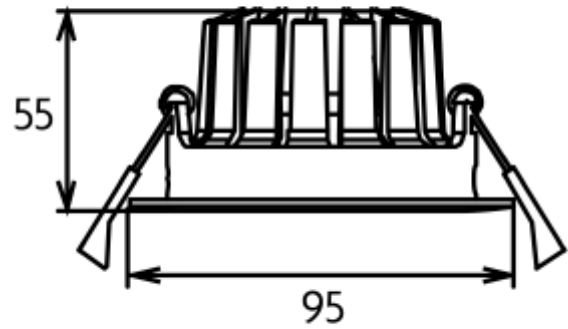

# Acrux Adjustable

82-88mm

### SPECIFICATIONS

Lightsource Type:	LED (built in)
System Power [W]:	10W
CCT (Color Temperature):	2700K
CRI / Ra:	90
Lumen Output:	650lm
Lumen LED (tc=25):	650lm
Beam Angle:	36°
Lens (Diffuser):	Clear
Dimming:	Phase-Cut
System Voltage [V]:	230V 50Hz
Connection:	QuickConnect
Mounting:	Recessed, Ceiling
Cut-out [mm]:	Ø82-Ø88mm
Lifetime [h]:	L80B10: 100 000h
Lumen/W:	61lm/W
MacAdam (SDCM):	3
Color:	White
Height [mm]:	55mm
Width [mm]:	95mm
To be recessed in insulation:	No