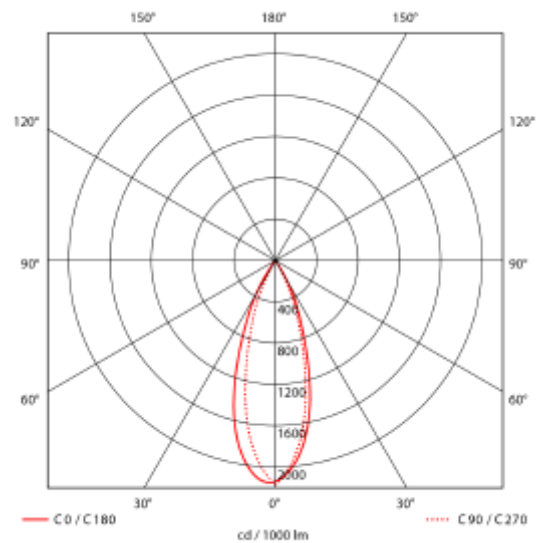

# Acrux Adjustable

82-88mm

### SPECIFICATIONS

Lightsource Type:	LED (built in)
System Power [W]:	10W
CCT (Color Temperature):	2700K
CRI / Ra:	90
Lumen Output:	650lm
Lumen LED (tc=25):	650lm
Beam Angle:	36°
Lens (Diffuser):	Clear
Dimming:	Phase-Cut
System Voltage [V]:	230V 50Hz
Connection:	QuickConnect
Mounting:	Recessed, Ceiling
Cut-out [mm]:	Ø82-Ø88mm
Lifetime [h]:	L80B10: 100 000h
Lumen/W:	61lm/W
MacAdam (SDCM):	3
Color:	White
Height [mm]:	55mm
Width [mm]:	95mm
To be recessed in insulation:	No