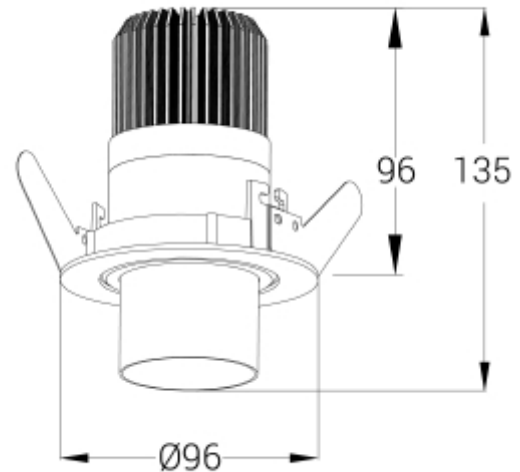

PRODUCT SHEET

Zoom Recessed COB

Art. no: 1014-560-2

Lighting Solutions

Zoom Recessed COB

Zoom Recessed, is relatively small downlight with a cut-out size of Ø81mm. The unique zoom patent makes it possible to vary the beam angle between 5 - and 60 degrees making this model highly versatile. The Zoom Recessed is available in both 2700 and 3000 Kelvin and is made from robust die-cast aluminum. Tilttable 25° Please see the table for technical details.

SPECIFICATIONS

Lightsource Type:	LED (built in)
System Power [W]:	15W
CCT (Color Temperature):	3000K
CRI / Ra:	90
Lumen LED (tc=25):	1300lm
Beam Angle:	5-60°
Lens (Diffuser):	Clear
Dimming:	Phase-Cut
System Voltage [V]:	230V 50Hz
Connection:	18i3 Quick connection
Mounting:	Recessed, Partial-recessed
Cut-out [mm]:	Ø81mm
MacAdam (SDCM):	3
Color:	Black
Height [mm]:	96mm
Width [mm]:	60mm
To be recessed in insulation:	No