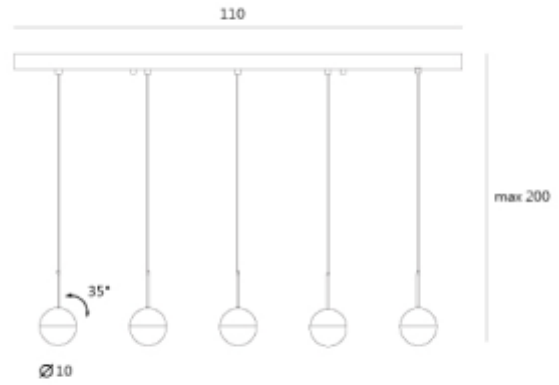

FDV SPEC SHEET
 Dora 5 Pendant
 Art. no: SLD-1010PL5-Chrome

SLD-1010PL5
 Measurement: 1:1 cm

Dora 5 Pendant

Art. no: SLD-1010PL5-Chro

LIGHT TECHNICAL

Lightsource Type:	LED (built in)
Lumen Output:	1250
Lumen LED (tc=25):	3000
Beam Angle:	120°
CCT (Color Temperature):	3000
CRI / Ra:	90
Color Code:	930
Lens (Diffuser):	Clear

MOUNTING / CONNECTION

Connection:	Cable 3m
Mounting:	Ceiling

PRODUCT

Ingress Protection:	IP20
Color:	Chrome
Length [mm]:	1100
Width [mm]:	100
Weight [kg]:	9,25

ELECTRICAL DATA

System Power [W]:	32,5
System Voltage [V]:	230V 50Hz
Socket / Cap-Base:	N/A
Current Output [mA]:	700