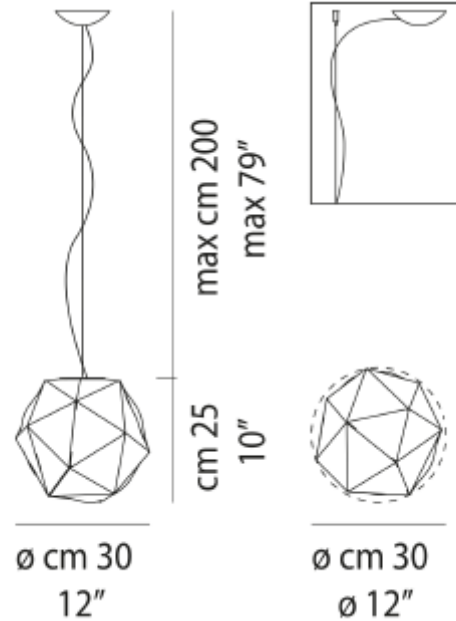

FDV SPEC SHEET

Semai SP P Pendant E27 maks 77W Ø30cm White Glossy White
Art. no: SEMAISP000P00BC-BCLUE271CE

Lighting Solutions

Semai SP P Pendant E27 maks 77W Ø30cm White Gloss

Art. no: SEMAISP000P00BC

LIGHT TECHNICAL

Lightsource Type: Lightsource not included

MOUNTING / CONNECTION

Mounting: Ceiling, Pendant

PRODUCT

Ingress Protection: IP20

Color: White

Width [mm]: 300

Weight [kg]: 3