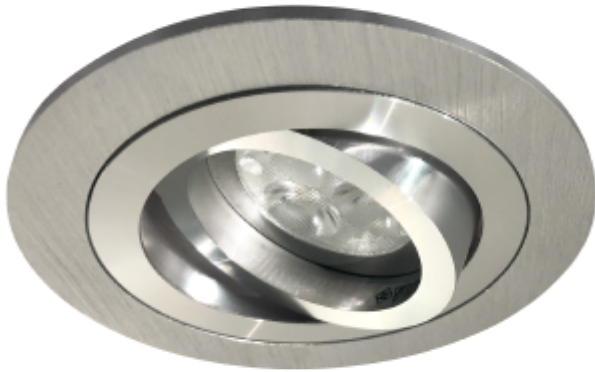

## FDV SPEC SHEET

Downlight 35w vippbar rund børstet alu  
Art. no: HDL-AT01

# Downlight 35w vippbar rund børstet alu

230V  
50Hz

A++ - A

Art. no: HDL-AT01

### MOUNTING / CONNECTION

Connection:	QuickConnect
Cut-out [mm]:	Ø76
Mounting:	Recessed, Ceiling

### PRODUCT

To be recessed in insulation:	No
Color:	Aluminium
Height [mm]:	26
Width [mm]:	93