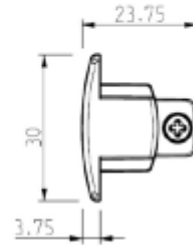

PRODUCT SHEET

Global End cap 1-circuit BK

Art. no: GB41-2

Lighting Solutions

Global End cap 1-circuit BK

SPECIFICATIONS

Product:	End Cap
Dimmable:	No
Color:	Black
Length:	30mm
Height:	20mm
Width:	30mm
Weight:	0,01kg