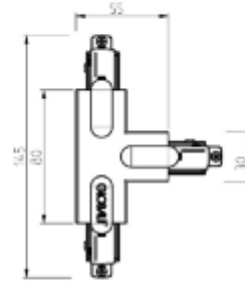

PRODUCT SHEET

Global T-feed Left (outside) 1-circuit BK

Art. no: GB39-2

Lighting Solutions

Global T-feed Left (outside) 1-circuit BK

SPECIFICATIONS

Product:	T-Feed Left Outside
Dimmable:	No
Color:	Black
Length:	145mm
Height:	20mm
Width:	85mm
Weight:	0,1kg