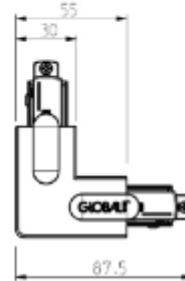

## FDV SPEC SHEET

Global T-feed Left (inside) 1-circuit WH

Art. no: GB37-3

*Lighting Solutions*

# Global T-feed Left (inside) 1-circuit WH

Art. no: GB37-3