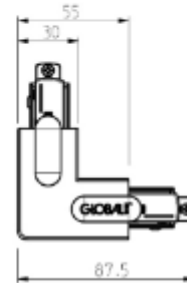

FDV SPEC SHEET

Global T-feed Right (outside) 1-circuit WH

Art. no: GB36-3

Lighting Solutions

Global T-feed Right (outside) 1-circuit WH

Art. no: GB36-3