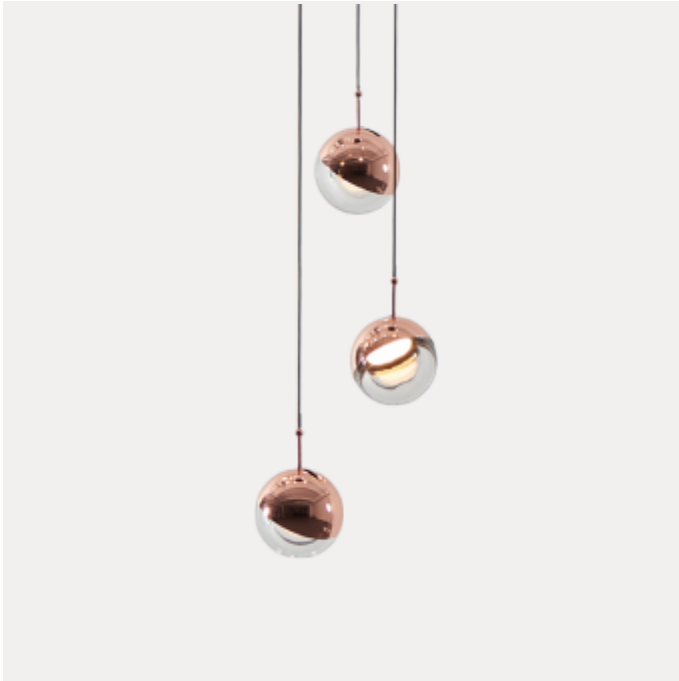

PRODUCT FAMILY SHEET

Dora 3 Pendant

Dora 3 Pendant

VERSIONS

Art.No	Effect [W]	Cold Lumen [lm]	Lumen Output [lm]	CCT [K]	Beam Angle [°]	Lens Difuser	CRI [>]	Color	Light Control	Connection
SLD-1010P3-Br ass	19,5	2000	675	2700	120°	Klar	90	Messing		Kabel 3m