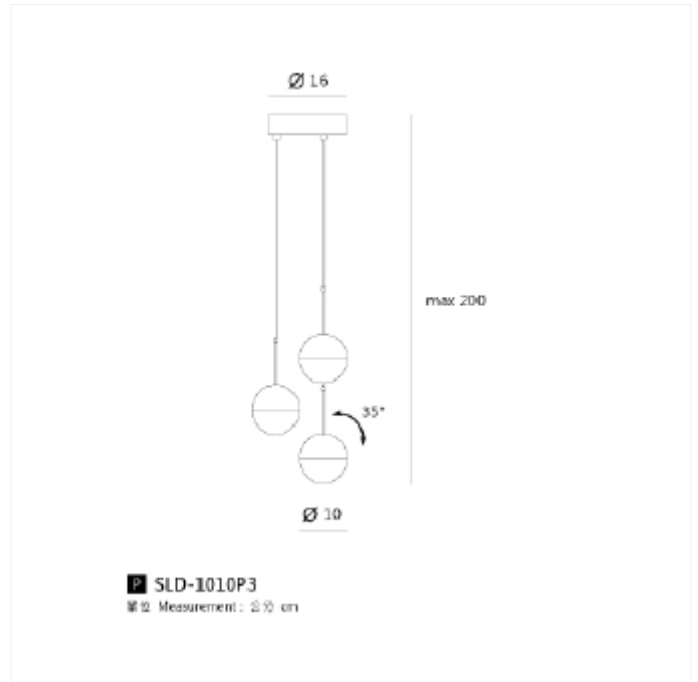

PRODUCT FAMILY SHEET

Dora 3 Pendant

Dora 3 Pendant

VERSIONS

Art.No	Effect [W]	Cold Lumen [lm]	Lumen Output [lm]	CCT [K]	Beam Angle [°]	Lens Difuser	CRI [>]	Color	Light Control	Connection
SLD-1010P3-Br ass	19,5	2000	675	2700	120°	Klar	90	Messing		Kabel 3m