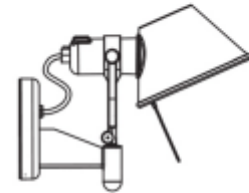

## PRODUCT SHEET

Tolomeo Faretto - without switch

Art. no: A025450

*Lighting Solutions*

# Tolomeo Faretto - without switch

230 mm

270 mm

Wall support in polished aluminium; diffuser in matt anodised aluminium. Without switch.

### SPECIFICATIONS

Lightsource Type:	Lightsource not included
System Power [W]:	100W
Max. Power [W]:	77
Socket / Cap-Base:	E27
Lumen Output:	804lm
Dimming:	Light bulb dependent
System Voltage [V]:	230V 50Hz
Connection:	Terminal
Mounting:	Wall
Color:	Aluminium
Height [mm]:	230mm
Width [mm]:	250mm