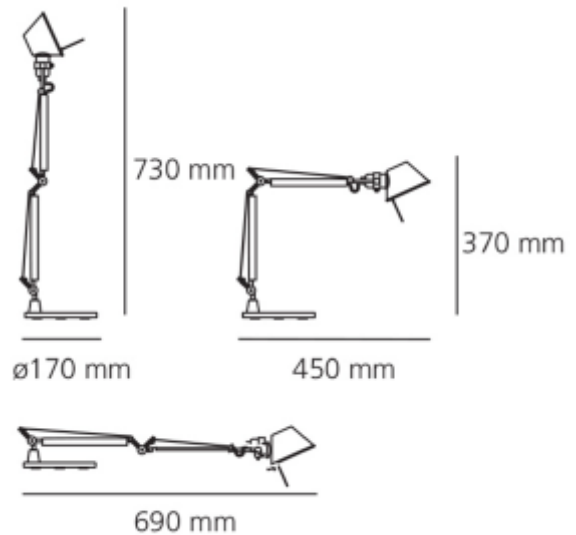

PRODUCT SHEET

Tolomeo Micro Table - Aluminium - Body Lamp + Base

Art. no: A011800

Lighting Solutions

Tolomeo Micro Table - Aluminium - Body Lamp + Base

Base and cantilevered arms in polished aluminium; diffuser in matt anodised aluminium; joints and supports in polished aluminium. System of spring balancing.

SPECIFICATIONS

Lightsource Type:	Lightsource not included
Max. Power [W]:	46
Socket / Cap-Base:	E14
Lumen Output:	244lm
Dimming:	Light bulb dependent
System Voltage [V]:	230V 50Hz
Connection:	Terminal
Mounting:	Table
Color:	Aluminium
Length [mm]:	450mm
Height [mm]:	370mm