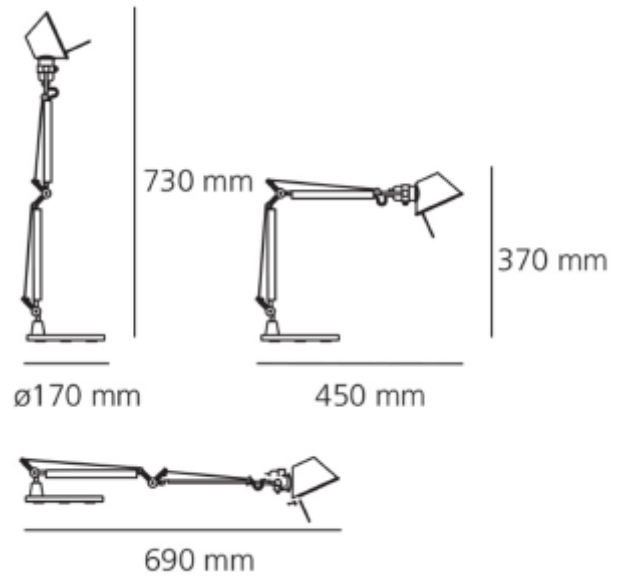

FDV SPEC SHEET

Tolomeo Micro Table - Aluminium - Body Lamp + Base
Art. no: A011800

Lighting Solutions

Tolomeo Micro Table - Aluminium - Body Lamp + Base

Art. no: A011800

LIGHT TECHNICAL

Lightsource Type:	Lightsource not included
Lumen Output:	244
Socket / Cap-Base:	E14

MOUNTING / CONNECTION

Connection:	Terminal
Mounting:	Table

PRODUCT

Ingress Protection:	IP20
Color:	Aluminium
Length [mm]:	450
Height [mm]:	370

ELECTRICAL DATA

Dimming:	Light bulb dependent
Max. Power [W]:	46
System Voltage [V]:	230V 50Hz
Protection Class:	2
Socket / Cap-Base:	E14