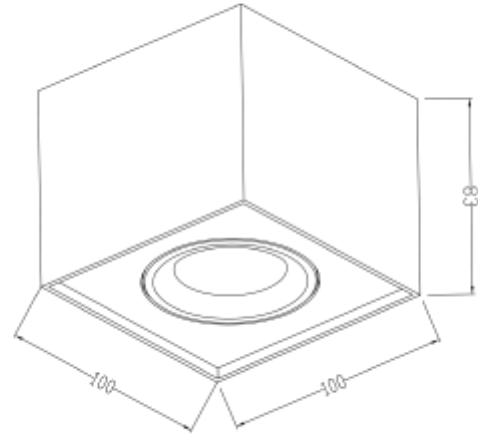

PRODUCT SHEET

Cobra 360° Rotatable Surface

Art. no: 6827-38-3

Lighting Solutions

Cobra 360° Rotatable Surface

Cobra 360° Rotatable Surface is a flexible surface mounted downlight developed from our vast experience with earlier models. The 360° Rotatable light head makes it possible to tilt the light beam up to 25 degrees in all directions.

SPECIFICATIONS

System Power [W]:	8W
CCT (Color Temperature):	2700K
CRI / Ra:	90
Lumen Output:	600lm
Lumen LED (tc=25):	650lm
Beam Angle:	38°
Lens (Diffuser):	Clear
Dimming:	Phase-Cut
System Voltage [V]:	230V 50Hz
Connection:	QuickConnect
Mounting:	Surface, Ceiling
Lifetime [h]:	50 000h
Lumen/W:	80lm/W
MacAdam (SDCM):	3
Color:	White
Length [mm]:	100mm
Height [mm]:	83mm
Width [mm]:	79mm
Weight [kg]:	0,6kg
To be recessed in insulation:	Not applicable