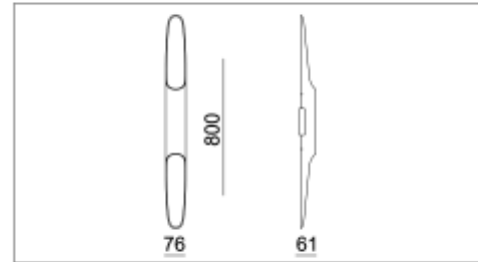

PRODUCT SHEET

Mirach 2x700lm 2x6W 927 BK/GD phasecut

Art. no: 3538-26

Lighting Solutions

Mirach 2x700lm 2x6W 927 BK/GD phasecut

SPECIFICATIONS	
Lightsource Type:	LED (built in)
System Power [W]:	2X6W
CCT (Color Temperature):	2700K
CRI / Ra:	90
Lumen Output:	739lm
Lumen LED (tc=25):	2X700lm
Lens (Diffuser):	Clear
Dimming:	Phase-Cut
System Voltage [V]:	230V 50Hz
Connection:	Terminal
Mounting:	Surface, Wall
Lumen/W:	61lm/W
Color:	Black/Gold
Length [mm]:	800mm
Height [mm]:	61mm
Width [mm]:	76mm
Weight [kg]:	1kg