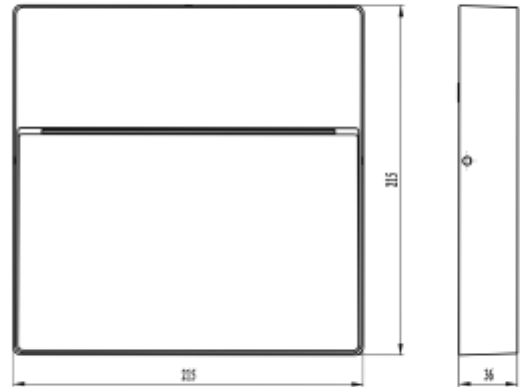

FDV SPEC SHEET

Chara Square 750lm 830 9W Dark Grey
Art. no: 2490-45-7

Chara Square 750lm 830 9W Dark Grey

Art. no: 2490-45-7

LIGHT TECHNICAL	
Lumen Output:	293
Lumen LED (tc=25):	740
Beam Angle:	45°
CCT (Color Temperature):	3000
CRI / Ra:	80
Color Code:	830
Lens (Diffuser):	Clear
MOUNTING / CONNECTION	
Connection:	Terminal
Mounting:	Surface, Wall

FDV SPEC SHEET

Chara Square 750lm 830 9W Dark Grey

Art. no: 2490-45-7

Lighting Solutions

PRODUCT

Ingress Protection:	IP54
Impact Protection:	IK06
Operating Temperature [°C]:	-20 - 50
Lifetime [h]:	L80B50: 50 000
Color:	Dark Grey
Length [mm]:	215
Height [mm]:	215
Width [mm]:	36
Weight [kg]:	0,75