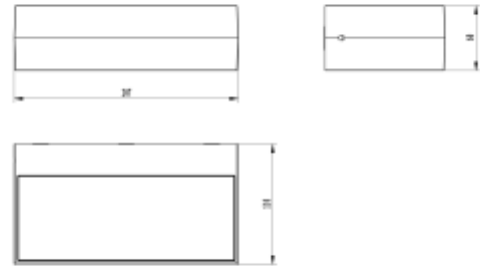

PRODUCT SHEET

Subra Square 700lm 830 110° 2x4,5W D Grey

Art. no: 2465-110-7

Lighting Solutions

Subra Square 700lm 830 110° 2x4,5W D Grey

| SPECIFICATIONS | |
|--------------------------|---------------|
| System Power [W]: | 2X4,5W |
| CCT (Color Temperature): | 3000K |
| CRI / Ra: | 80 |
| Lumen Output: | 635lm |
| Lumen LED (tc=25): | 700lm |
| Beam Angle: | 110° |
| Lens (Diffuser): | Opal |
| Dimming: | None |
| System Voltage [V]: | 230V 50Hz |
| Connection: | Terminal |
| Mounting: | Surface, Wall |
| Lumen/W: | 71lm/W |
| Length [mm]: | 207mm |
| Height [mm]: | 60mm |
| Width [mm]: | 110mm |
| Weight [kg]: | 0,83kg |