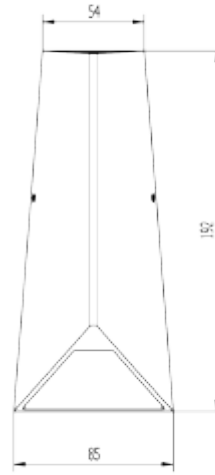

FDV SPEC SHEET

Yed Up&Down 480lm 830 90° 2x4W Dark Grey Quickconnect
Art. no: 2455-90-7

Yed Up&Down 480lm 830 90° 2x4W Dark Grey Quickc

Art. no: 2455-90-7

LIGHT TECHNICAL

Lumen Output:	406
Lumen LED (tc=25):	480
Beam Angle:	90°
CCT (Color Temperature):	3000
CRI / Ra:	80
Color Code:	830
Lens (Diffuser):	Clear

MOUNTING / CONNECTION

Connection:	Terminal
Mounting:	Surface, Wall

PRODUCT

Ingress Protection:	IP54
Impact Protection:	IK08
Operating Temperature [°C]:	-20 - 50
Length [mm]:	130
Height [mm]:	192
Width [mm]:	85
Weight [kg]:	0,67