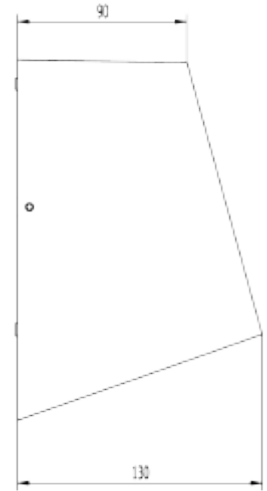

FDV SPEC SHEET

Yed Up&Down 480lm 830 90° 2x4W Dark Grey Quickconnect
Art. no: 2455-90-7

Yed Up&Down 480lm 830 90° 2x4W Dark Grey Quickc

Art. no: 2455-90-7

LIGHT TECHNICAL

Lumen Output:	406
Lumen LED (tc=25):	480
Beam Angle:	90°
CCT (Color Temperature):	3000
CRI / Ra:	80
Color Code:	830
Lens (Diffuser):	Clear

MOUNTING / CONNECTION

Connection:	Terminal
Mounting:	Surface, Wall

PRODUCT

Ingress Protection:	IP54
Impact Protection:	IK08
Operating Temperature [°C]:	-20 - 50
Length [mm]:	130
Height [mm]:	192
Width [mm]:	85
Weight [kg]:	0,67