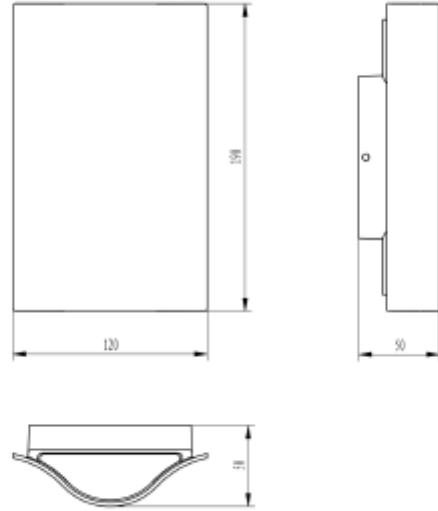

FDV SPEC SHEET

Vega 600lm 830 90° 12W Dark Grey

Art. no: 2450-90-7

Lighting Solutions

Vega 600lm 830 90° 12W Dark Grey

Art. no: 2450-90-7

LIGHT TECHNICAL

Lumen Output:	491
Lumen LED (tc=25):	600
Beam Angle:	90°
CCT (Color Temperature):	3000
CRI / Ra:	80
Color Code:	830
Lens (Diffuser):	Clear

MOUNTING / CONNECTION

Connection:	QuickConnect
Mounting:	Surface, Wall

PRODUCT

Ingress Protection:	IP54
Impact Protection:	IK08
Operating Temperature [°C]:	-20 - 50
Length [mm]:	120
Height [mm]:	190
Width [mm]:	50
Weight [kg]:	0,61