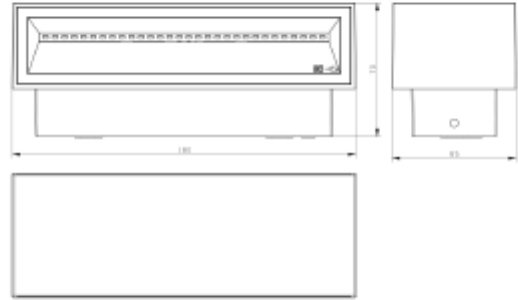

FDV SPEC SHEET

Lyra 1075lm 830 90° 2x6W Dark Grey Phasecut
Art. no: 2445-2-90-7

Lyra 1075lm 830 90° 2x6W Dark Grey Phasecut

Art. no: 2445-2-90-7

LIGHT TECHNICAL

Lightsource Type:	LED (built in)
Lumen Output:	958
Lumen LED (tc=25):	1075
Beam Angle:	90°
CCT (Color Temperature):	3000
CRI / Ra:	80
Color Code:	830
Lens (Diffuser):	Clear

MOUNTING / CONNECTION

Connection:	Terminal
Mounting:	Surface, Wall

ELECTRICAL DATA

Dimming:	Phase-Cut
System Power [W]:	2x6
System Voltage [V]:	230V 50Hz
Protection Class:	1
Current Output [mA]:	300

FDV SPEC SHEET

Lyra 1075lm 830 90° 2x6W Dark Grey Phasecut
Art. no: 2445-2-90-7

Lighting Solutions

PRODUCT

Ingress Protection:	IP54
Impact Protection:	IK08
Operating Temperature [°C]:	-20 - 50
Color:	Dark Grey
RAL:	RAL7024
Length [mm]:	180
Height [mm]:	65
Width [mm]:	70
Weight [kg]:	0,71