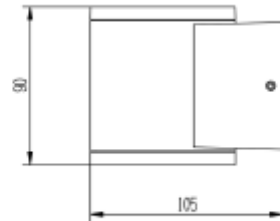

FDV SPEC SHEET

Gemma Up or Down 360lm 830 45° 6W Dark Grey Phasecut
Art. no: 2395-2-45-7

Gemma Up or Down 360lm 830 45° 6W Dark Grey Phas

Art. no: 2395-2-45-7

LIGHT TECHNICAL

Lightsource Type:	LED (built in)
Lumen Output:	166
Lumen LED (tc=25):	360
Beam Angle:	45°
CCT (Color Temperature):	3000
CRI / Ra:	80
Color Code:	830
Lens (Diffuser):	Clear

FDV SPEC SHEET

Gemma Up or Down 360lm 830 45° 6W Dark Grey Phasecut
Art. no: 2395-2-45-7

PRODUCT

Ingress Protection:	IP54
Color:	Dark Grey
RAL:	RAL7024
Length [mm]:	105
Height [mm]:	90
Width [mm]:	80
Weight [kg]:	0,5