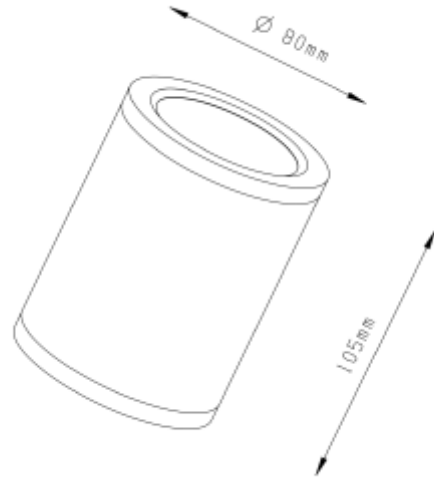

PRODUCT SHEET

Gemma Round Downlight 550lm 830 45° 6W Surf mount Dark Grey
Art. no: 2370-45-7

Lighting Solutions

Gemma Round Downlight 550lm 830 45° 6W Surf mou

SPECIFICATIONS

Lightsource Type:	LED (built in)
System Power [W]:	6W
CCT (Color Temperature):	3000K
CRI / Ra:	80
Lumen LED (tc=25):	550lm
Beam Angle:	45°
Lens (Diffuser):	Clear
Dimming:	None
System Voltage [V]:	230V 50Hz
Connection:	Terminal
Mounting:	Surface, Ceiling
Height [mm]:	105mm
Width [mm]:	80mm
Weight [kg]:	0,36kg