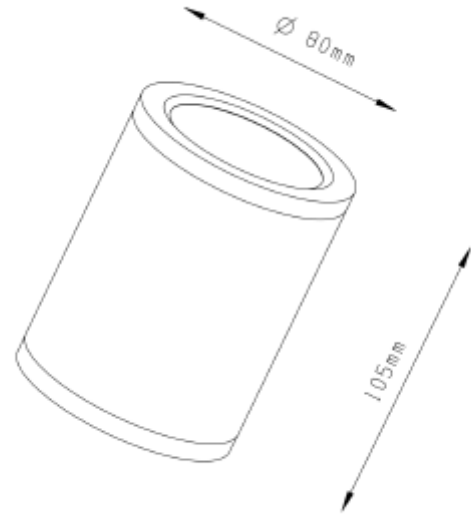

FDV SPEC SHEET

Gemma Round Downlight 550lm 830 45° 6W Surf mount Dark Grey
Art. no: 2370-45-7

Lighting Solutions

Gemma Round Downlight 550lm 830 45° 6W Surf mou

Art. no: 2370-45-7

LIGHT TECHNICAL

Lightsource Type:	LED (built in)
Lumen LED (tc=25):	550
Beam Angle:	45°
CCT (Color Temperature):	3000
CRI / Ra:	80
Color Code:	830
Lens (Diffuser):	Clear

MOUNTING / CONNECTION

Connection:	Terminal
Mounting:	Surface, Ceiling

PRODUCT

Ingress Protection:	IP65
Impact Protection:	IK08
Operating Temperature [°C]:	-20 - 50
RAL:	RAL7024
Height [mm]:	105
Width [mm]:	80
Weight [kg]:	0,36