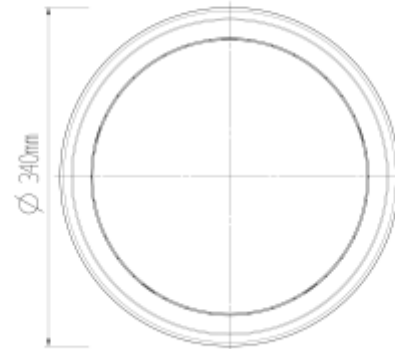

PRODUCT SHEET

Ancha Round 2500lm 830 110° 30W Dark Grey Quickconnect
Art. no: 2350-110-7

Lighting Solutions

Ancha Round 2500lm 830 110° 30W Dark Grey Quickco

SPECIFICATIONS

Lightsource Type:	LED (built in)
System Power [W]:	30W
CCT (Color Temperature):	3000K
CRI / Ra:	80
Lumen Output:	2449lm
Lumen LED (tc=25):	2500lm
Beam Angle:	110°
Lens (Diffuser):	Opal
Dimming:	None
System Voltage [V]:	230V 50Hz
Connection:	QuickConnect
Mounting:	Surface, Wall, Ceiling
Lumen/W:	82lm/W
Color:	Dark Grey
Height [mm]:	50mm
Width [mm]:	340mm
Weight [kg]:	1,77kg