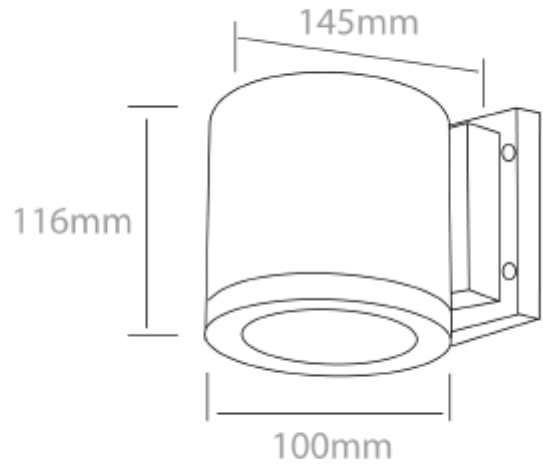

FDV SPEC SHEET

Moby Up or Down

Art. no: 2313-7-3

Lighting Solutions

Moby Up or Down

Art. no: 2313-7-3

LIGHT TECHNICAL

Lightsource Type:	LED (built in)
Lumen Output:	935
Beam Angle:	35°
CCT (Color Temperature):	3000
CRI / Ra:	82
Color Code:	830
Lens (Diffuser):	Clear

MOUNTING / CONNECTION

Connection:	Terminal
Mounting:	Surface, Wall

PRODUCT

Ingress Protection:	IP55
Lifetime [h]:	30 000
Color:	White
Length [mm]:	146
Height [mm]:	116
Width [mm]:	100

ELECTRICAL DATA

Dimming:	None
System Power [W]:	9
System Voltage [V]:	230V 50Hz
Current Output [mA]:	500