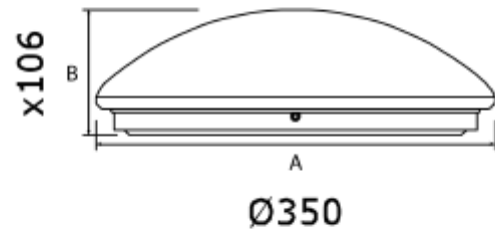

FDV SPEC SHEET

Propus 1550lm 830 120° 16W WH

Art. no: 2118-120-3

Lighting Solutions

Propus 1550lm 830 120° 16W WH

Art. no: 2118-120-3

LIGHT TECHNICAL

Lightsource Type:	LED (built in)
Lumen Output:	1532
Lumen LED (tc=25):	1550
Beam Angle:	120
CCT (Color Temperature):	3000
CRI / Ra:	80
Color Code:	830
MacAdam (SDCM):	3
Lens (Diffuser):	Opal

MOUNTING / CONNECTION

Connection:	QuickConnect
Mounting:	Surface, Ceiling

ELECTRICAL DATA

Dimming:	None
System Power [W]:	16
System Voltage [V]:	230V 50Hz
Protection Class:	1
Max load pr circuit - B10:	83
Max load pr circuit - B16:	133
Max load pr circuit - C10:	83
Max load pr circuit - C16:	133
Inrush current I_{max} [A]:	60
Inrush current time [µs]:	350
Socket / Cap-Base:	N/A
Current Output [mA]:	60
Voltage Forward Min [V]:	25
Voltage Forward Max [V]:	40