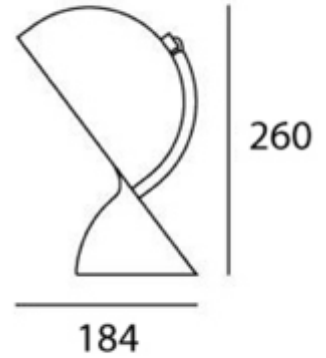

FDV SPEC SHEET

Dalù Black
Art. no: 1466030A

Lighting Solutions

Dalù Black

Art. no: 1466030A

LIGHT TECHNICAL

Lightsource Type:	Lightsource not included
Socket / Cap-Base:	E14

MOUNTING / CONNECTION

Connection:	Terminal
Mounting:	Table

PRODUCT

Ingress Protection:	IP20
Color:	Black
Length [mm]:	184
Height [mm]:	260
Width [mm]:	184

ELECTRICAL DATA

Dimming:	Light bulb dependent
Max. Power [W]:	30
System Voltage [V]:	230V 50Hz
Protection Class:	2
Socket / Cap-Base:	E14