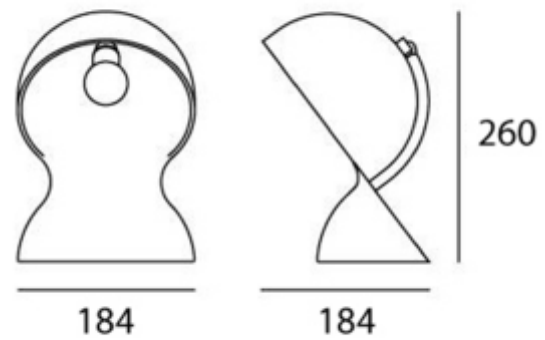

PRODUCT SHEET

Dalù White

Art. no: 1466000A

Lighting Solutions

Dalù White

SPECIFICATIONS	
Lightsource Type:	Lightsource not included
Max. Power [W]:	30
Socket / Cap-Base:	E14
Dimming:	Light bulb dependent
System Voltage [V]:	230V 50Hz
Connection:	Terminal
Mounting:	Table
Color:	White
Length [mm]:	184mm
Height [mm]:	260mm
Width [mm]:	184mm