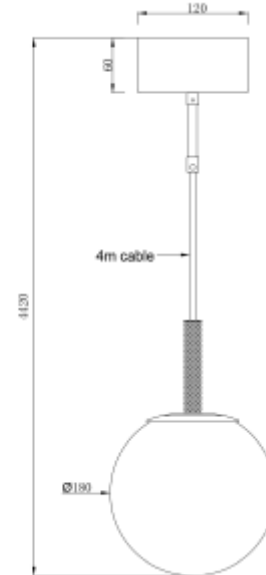

## PRODUCT SHEET

Orb E27 Max 40W Brass Ø180 4m BK textile cable

Art. no: 120061-4

*Lighting Solutions*

# Orb E27 Max 40W Brass Ø180 4m BK textile cable

Delivered with 4m black cable and black canopy. Lightbulb is not included.

### SPECIFICATIONS

Max. Power [W]:	40
Socket / Cap-Base:	E27
Lens (Diffuser):	Opal
Dimming:	Light bulb dependent
System Voltage [V]:	230V 50Hz
Mounting:	Ceiling, Pendant
Color:	Brass / Black
Width [mm]:	180mm