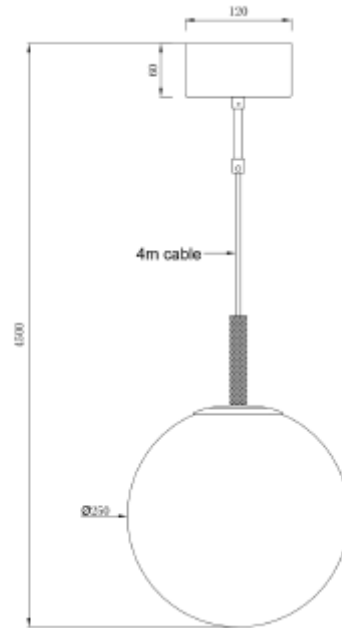

## FDV SPEC SHEET

Orb E27 Max 40W Brass Ø250 4m BK textile cable  
Art. no: 120060-4

Lighting Solutions

# Orb E27 Max 40W Brass Ø250 4m BK textile cable

Art. no: 120060-4

LIGHT TECHNICAL	
Socket / Cap-Base:	E27
Lens (Diffuser):	Opal
MOUNTING / CONNECTION	
Mounting:	Ceiling, Pendant
PRODUCT	
Ingress Protection:	IP20
Color:	Brass / Black
Width [mm]:	250