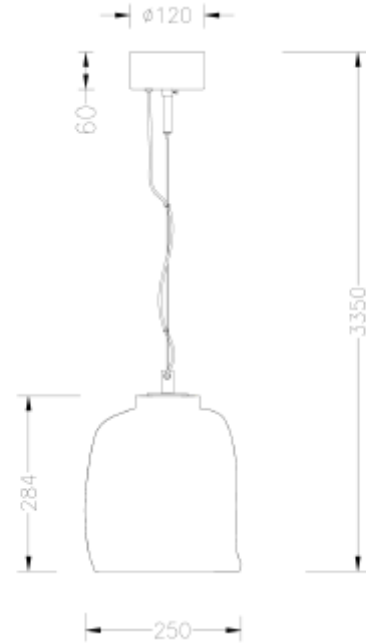

FDV SPEC SHEET

Istopio M Pendant smoked glass E27 max 40W 3m cable

Art. no: 119034-16

Lighting Solutions

Istopio M Pendant smoked glass E27 max 40W 3m cabl

Art. no: 119034-16

LIGHT TECHNICAL	
Lightsource Type:	Lightsource not included
Socket / Cap-Base:	E27
MOUNTING / CONNECTION	
Mounting:	Pendant
PRODUCT	
Ingress Protection:	IP20
Color:	Smoked
Height [mm]:	284
Width [mm]:	250
Weight [kg]:	3

ELECTRICAL DATA	
Dimming:	Light bulb dependent
Max. Power [W]:	40
System Voltage [V]:	230V 50Hz
Protection Class:	2
Socket / Cap-Base:	E27