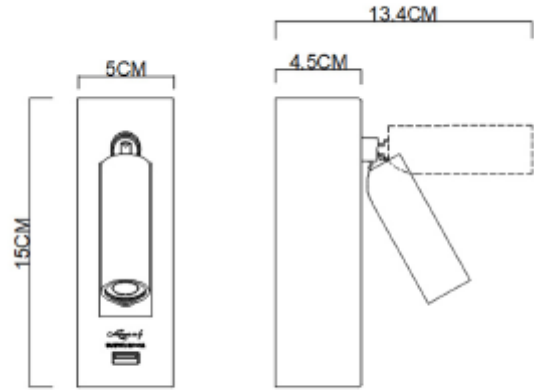

PRODUCT SHEET

Lorenzo

Art. no: 11801-3-3

Lighting Solutions

Lorenzo

Lorenzo is a timeless bedside lamp where focus-oriented reading lights are in focus. The lamp was designed to be able to read in bed, without affecting or awakening others.

Lorenzo also includes a convenient 5V and 1A USB port.

A

SPECIFICATIONS

System Power [W]:	1W
CCT (Color Temperature):	3000K
CRI / Ra:	80
Lumen Output:	113lm
Lumen LED (tc=25):	120lm
Beam Angle:	25°
Dimming:	None
System Voltage [V]:	230V 50Hz
Mounting:	Surface, Wall
Color:	White
Length [mm]:	50mm
Height [mm]:	150mm
Width [mm]:	45mm
Weight [kg]:	0,53kg