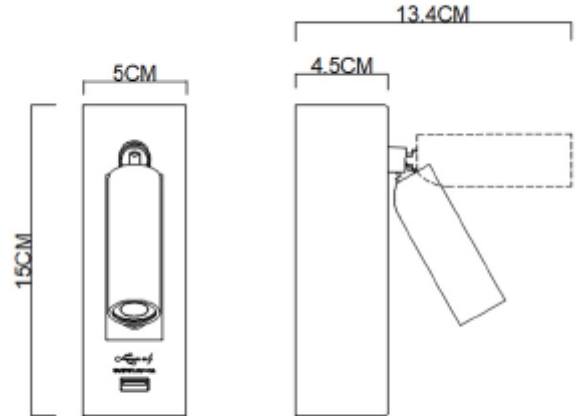

FDV SPEC SHEET

Lorenzo
Art. no: 11801-3-3

Lorenzo

Art. no: 11801-3-3

LIGHT TECHNICAL

Lumen Output:	113
Lumen LED (tc=25):	120
Beam Angle:	25°
CCT (Color Temperature):	3000
CRI / Ra:	80

MOUNTING / CONNECTION

Mounting:	Surface, Wall
-----------	---------------

PRODUCT

Ingress Protection:	IP20
Color:	White
Length [mm]:	50
Height [mm]:	150
Width [mm]:	45
Weight [kg]:	0,53

ELECTRICAL DATA

Dimming:	None
System Power [W]:	1
System Voltage [V]:	230V 50Hz
Protection Class:	2
Socket / Cap-Base:	N/A
Voltage Forward Min [V]:	2,5
Voltage Forward Max [V]:	3