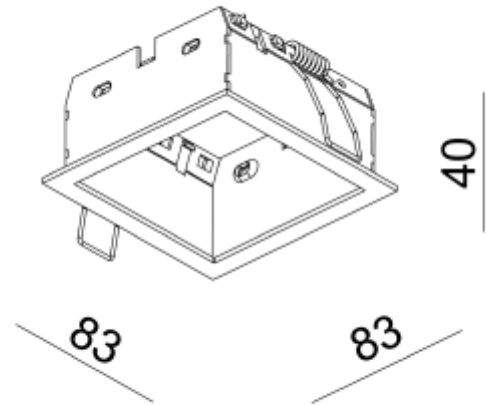

PRODUCT SHEET

Rise L Mounting kit BK

Art. no: 11090-2

Lighting Solutions

Rise L Mounting kit BK

Single mounting kit for Rise L.

SPECIFICATIONS

Housing:	Polycarbonate
Color:	Black
Length:	83mm
Height:	40mm
Width:	83mm