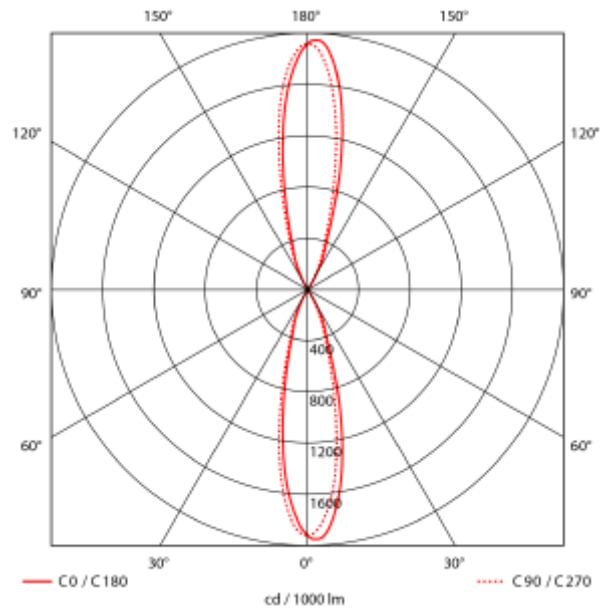

## PRODUCT SHEET

Gyre Up&Down 800lm 830 24° 10W BK  
Art. no: 101520-24-2

Lighting Solutions

# Gyre Up&Down 800lm 830 24° 10W BK

Wall mounted luminaire with up / downlight for outdoors use. Delivered with 3000K and 24° beam angle. Made of die-cast aluminum.

### SPECIFICATIONS

System Power [W]:	10W
CCT (Color Temperature):	3000K
CRI / Ra:	80
Lumen Output:	760lm
Lumen LED (tc=25):	800lm
Beam Angle:	24°
Lens (Diffuser):	Clear
Dimming:	None
System Voltage [V]:	230V 50Hz
Connection:	QuickConnect
Mounting:	Wall
Lifetime [h]:	L80B10: 50.000h
Lumen/W:	76lm/W
MacAdam (SDCM):	3
Color:	Black
Length [mm]:	105mm
Height [mm]:	170mm
Width [mm]:	60mm
Weight [kg]:	0,6kg