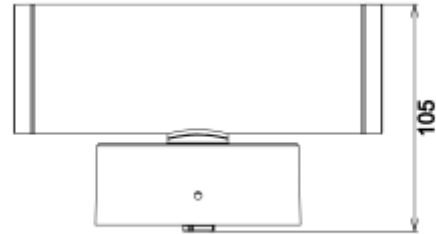

## PRODUCT SHEET

Gyre Up&Down 800lm 830 24° 10W BK  
Art. no: 101520-24-2

Lighting Solutions

# Gyre Up&Down 800lm 830 24° 10W BK

Wall mounted luminaire with up / downlight for outdoors use. Delivered with 3000K and 24° beam angle. Made of die-cast aluminum.

### SPECIFICATIONS

System Power [W]:	10W
CCT (Color Temperature):	3000K
CRI / Ra:	80
Lumen Output:	760lm
Lumen LED (tc=25):	800lm
Beam Angle:	24°
Lens (Diffuser):	Clear
Dimming:	None
System Voltage [V]:	230V 50Hz
Connection:	QuickConnect
Mounting:	Wall
Lifetime [h]:	L80B10: 50.000h
Lumen/W:	76lm/W
MacAdam (SDCM):	3
Color:	Black
Length [mm]:	105mm
Height [mm]:	170mm
Width [mm]:	60mm
Weight [kg]:	0,6kg