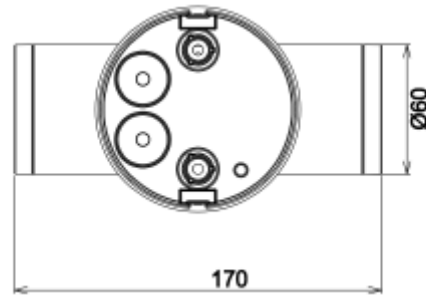

## PRODUCT SHEET

Gyre Up&Down 800lm 830 24° 10W BK  
Art. no: 101520-24-2

Lighting Solutions

# Gyre Up&Down 800lm 830 24° 10W BK

Wall mounted luminaire with up / downlight for outdoors use. Delivered with 3000K and 24° beam angle. Made of die-cast aluminum.

### SPECIFICATIONS

System Power [W]:	10W
CCT (Color Temperature):	3000K
CRI / Ra:	80
Lumen Output:	760lm
Lumen LED (tc=25):	800lm
Beam Angle:	24°
Lens (Diffuser):	Clear
Dimming:	None
System Voltage [V]:	230V 50Hz
Connection:	QuickConnect
Mounting:	Wall
Lifetime [h]:	L80B10: 50.000h
Lumen/W:	76lm/W
MacAdam (SDCM):	3
Color:	Black
Length [mm]:	105mm
Height [mm]:	170mm
Width [mm]:	60mm
Weight [kg]:	0,6kg