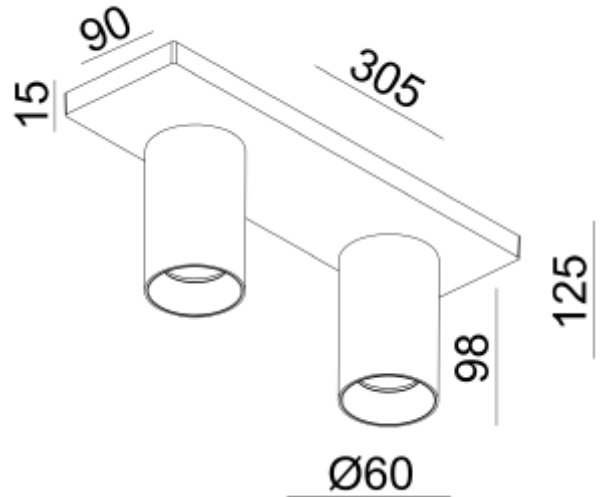

## PRODUCT SHEET

Tania Mini S2 2xGU10 max 7,5W led WH

Art. no: 101082-3

Lighting Solutions

# Tania Mini S2 2xGU10 max 7,5W led WH

Tania Mini S2 is a small double spotlight in a modern and contemporary design for surface mounting. GU10 light source not included. Gold front ring can be purchased separately.

### SPECIFICATIONS

Lightsource Type:	Lightsource not included
Max. Power [W]:	2x7,5
Socket / Cap-Base:	GU10
Dimming:	Light bulb dependent
System Voltage [V]:	230V 50Hz
Connection:	Terminal
Mounting:	Surface, Ceiling
Color:	White
Length [mm]:	305mm
Height [mm]:	125mm
Width [mm]:	90mm