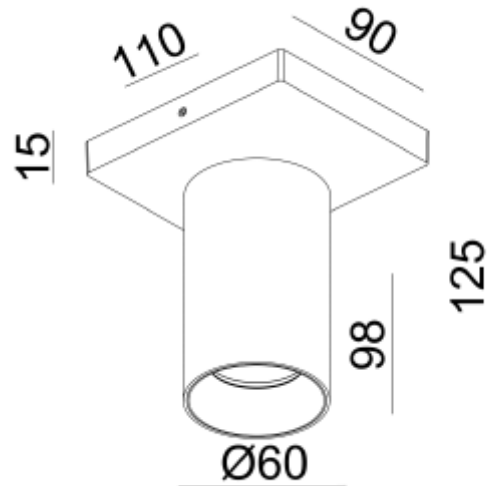

PRODUCT SHEET

Tania Mini S1 GU10 max 7,5 led W BK

Art. no: 101081-2

Lighting Solutions

Tania Mini S1 GU10 max 7,5 led W BK

Small spotlight in modern and contemporary design for surface mounting. Delivered in both black and white version. Gold front ring can be purchased separately.

SPECIFICATIONS

Lightsource Type:	Lightsource not included
Max. Power [W]:	1x7,5
Socket / Cap-Base:	GU10
Dimming:	Light bulb dependent
System Voltage [V]:	230V 50Hz
Connection:	Terminal
Mounting:	Surface, Ceiling
Color:	Black
Length [mm]:	110mm
Height [mm]:	125mm
Width [mm]:	90mm