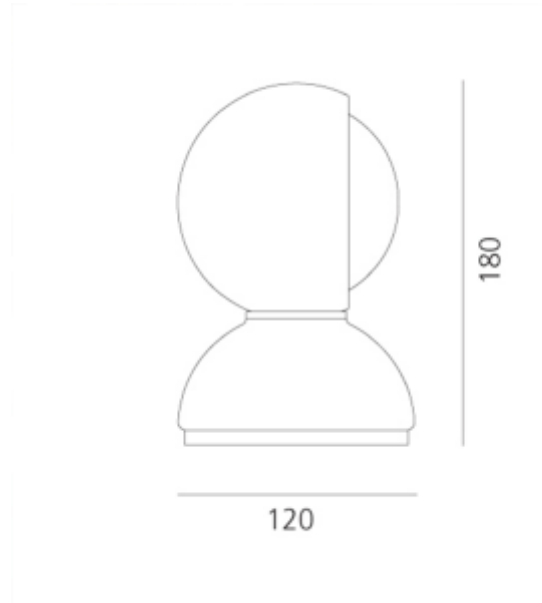

PRODUCT SHEET

Eclisse Orange

Art. no: 0028050A

Lighting Solutions

Eclisse Orange

Eclisse, designed by Vico Magistretti in 1965, won the Compasso d'Oro Award in 1967 and became an ambassador of Italian design worldwide. Eclisse is an avant-garde balance between form and function, design and utility. The concept's foundation lies in its functionality of adjusting the intensity of light through its rotating inner shade that eclipses the light source. In fact, with a fixed outer shell and a moveable inner shell, the lamp can provide direct or diffuse light.

SPECIFICATIONS

Lightsource Type:	Lightsource not included
Max. Power [W]:	25
Socket / Cap-Base:	E14
Lumen Output:	170lm
Dimming:	Light bulb dependent
System Voltage [V]:	230V 50Hz
Connection:	Terminal
Mounting:	Table
Color:	Orange
Height [mm]:	180mm
Width [mm]:	120mm