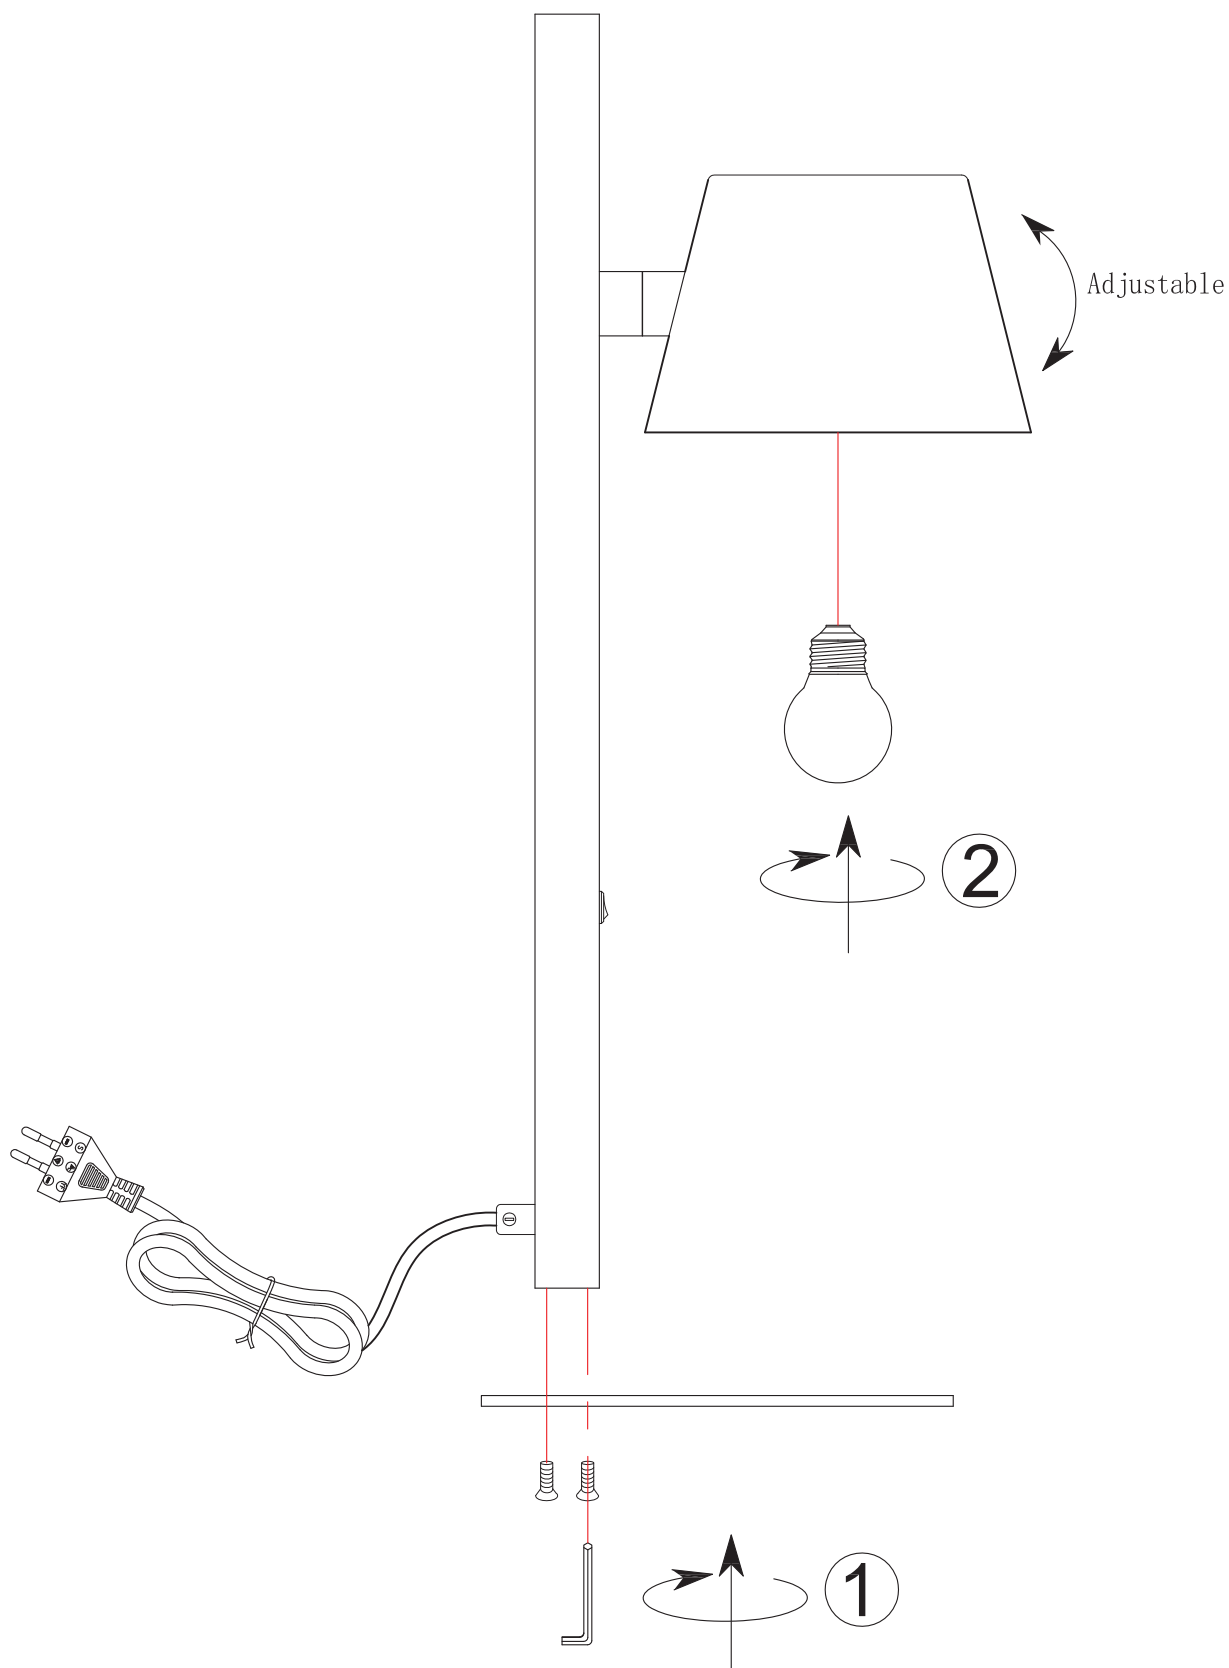

POLUS TABLE

Installation manual

NORLUX®

Lighting Solutions

Socket: E27 (Max. 40W)

⚠ Safety Notes:

- Installation should only be done by qualified electrician.
- Make sure no voltage while installation