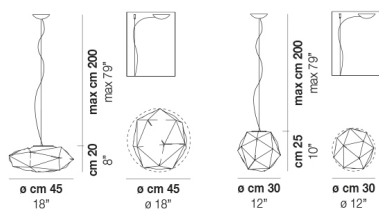

OTHER VERSION AVAILABLE

Click on the version to go to the web version of the product