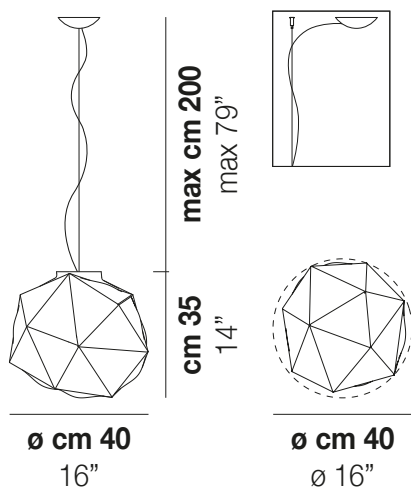

SEMAI SP M

TECHNICAL DATA:

CERTIFICATIONS:

LIGHT SOURCES

1x77W 220-240 V
50/60 Hz E27

VOLUME Mc 0,16
GROSS WEIGHT Kg 8,5
NET WEIGHT Kg 6

download

SHADE FINISHING