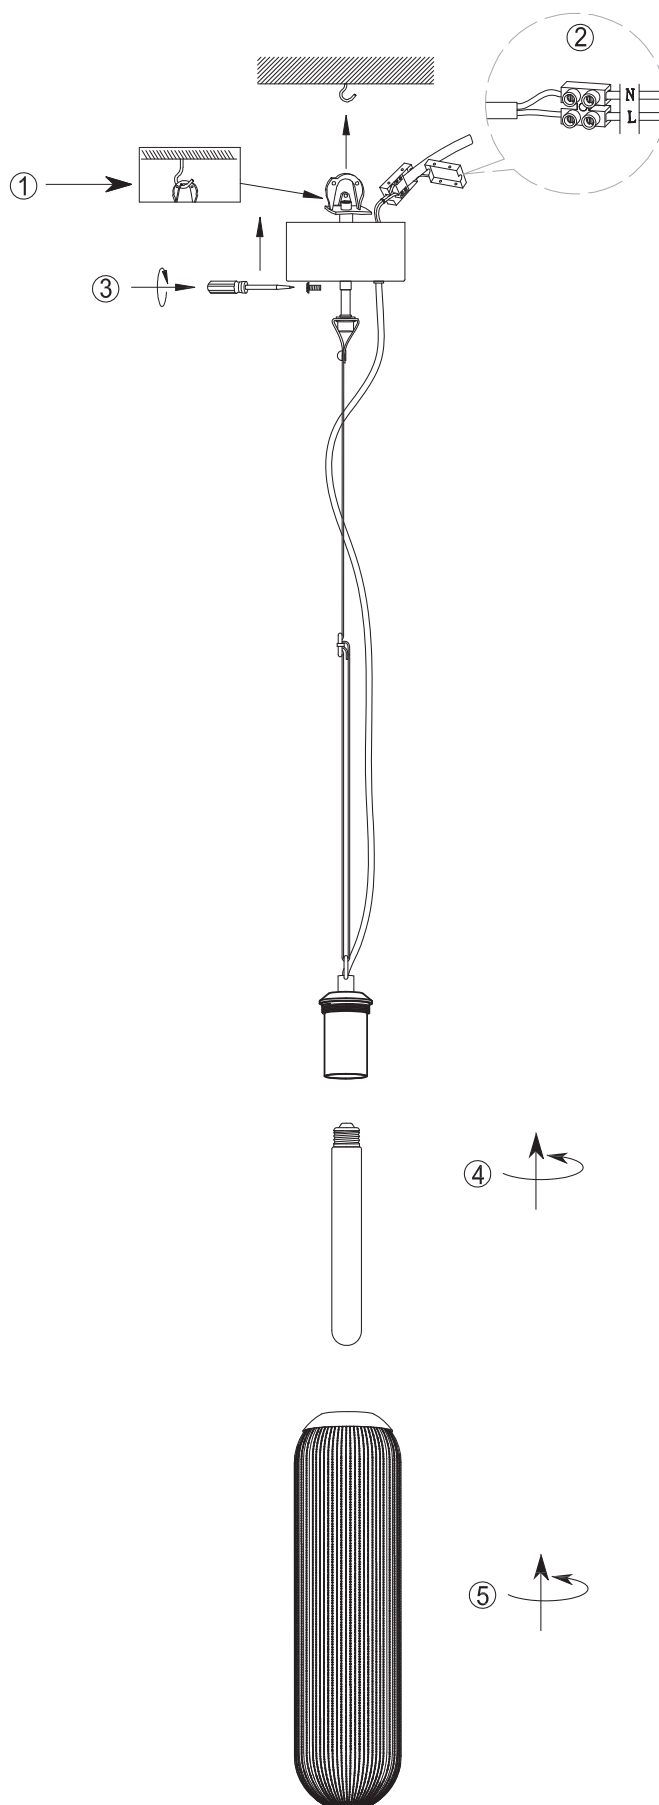

TUBUS PENDANT

Installation manual

NORLUX®

Lighting Solutions

Socket: E27 (Max. 25W)

⚠ Safety Notes:

- Installation should only be done by qualified electrician.
- Make sure no voltage while installation