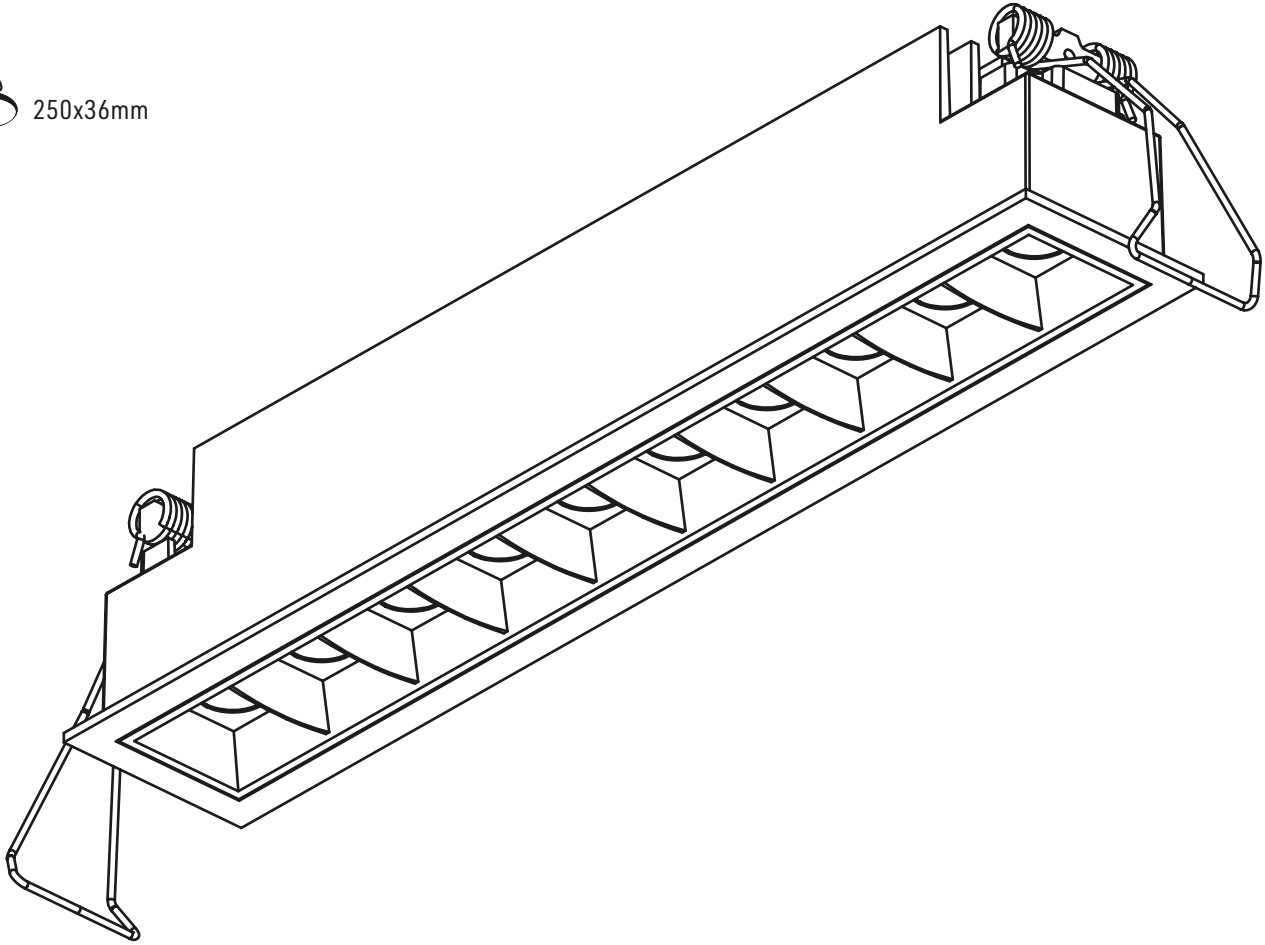

ART. NO.

1111-30-2
1111-30-3
1112-30-2
1112-30-3
1111-30-32

Ledpro
by NORLUX

 250x36mm

Cold 10

INSTALLATION MANUAL

**⚠ Safety Notes:**

- The product must be installed, maintained, and operated as instructions below.
- Before starting installation of this product, make sure power supply is disconnected.
- Only to be installed by authorized electrician.
- Do not use abrasives or solvents when cleaning.
- Do not install the product if it appears damaged in any way. Check with manufacturer if in doubt.
- Do not modify this fitting in any matter as this will void warranty.
- Check protection class, if class I, it must be earthed.
- Disconnect power supply before maintenance or cleaning.

1

2

3

4