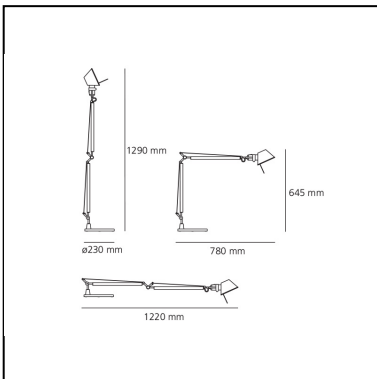

Tolomeo Table - Black - Body Lamp

Michele De Lucchi
Giancarlo Fassina

IP20   EAC 

LUMINAIRE

- Watt: **100W**
- Voltage: **220V-240V**
- Delivered lumens output: **804lm**
- Efficiency: **58%**
- Efficacy: **8.04lm/W**
- CRI: **100**

Notes

Interchangeable support: table base, clamp, desk fixed support and twin support that allows two independent lamp units to be fitted. Possibility to mount LED source on E27 Socket. Complete lamp consists of body lamp + accessories

DESCRIPTION

Base and cantilevered arms in polished aluminium; diffuser in matt anodised black aluminium; joints and supports in polished aluminium. System of spring balancing. The code refers to the luminaire's body only

DIMENSIONS

- Length: **cm 78**
- Height: **cm 64.5**
- Base Diameter: **cm 23**
- Max Extension Height: **cm 129**
- Max Extension Length: **cm 122**
- Impact Resistance: **N/D**
- Glow Wire Test: **N/D°**